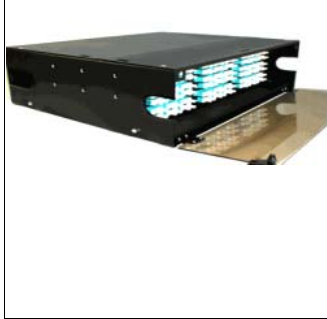

Rack Mount 3U

Fiber Optic Patch Panels - Rack Mount 3U, 9 Panel. Dimensions: Width = 17", Depth = 12", Height = 3.5" Weight (unloaded): 12 lbs. Port Capacity: 6-144

Toll Free: 1-888-824-0206

Office: 770-754-4547; 770-757-1767